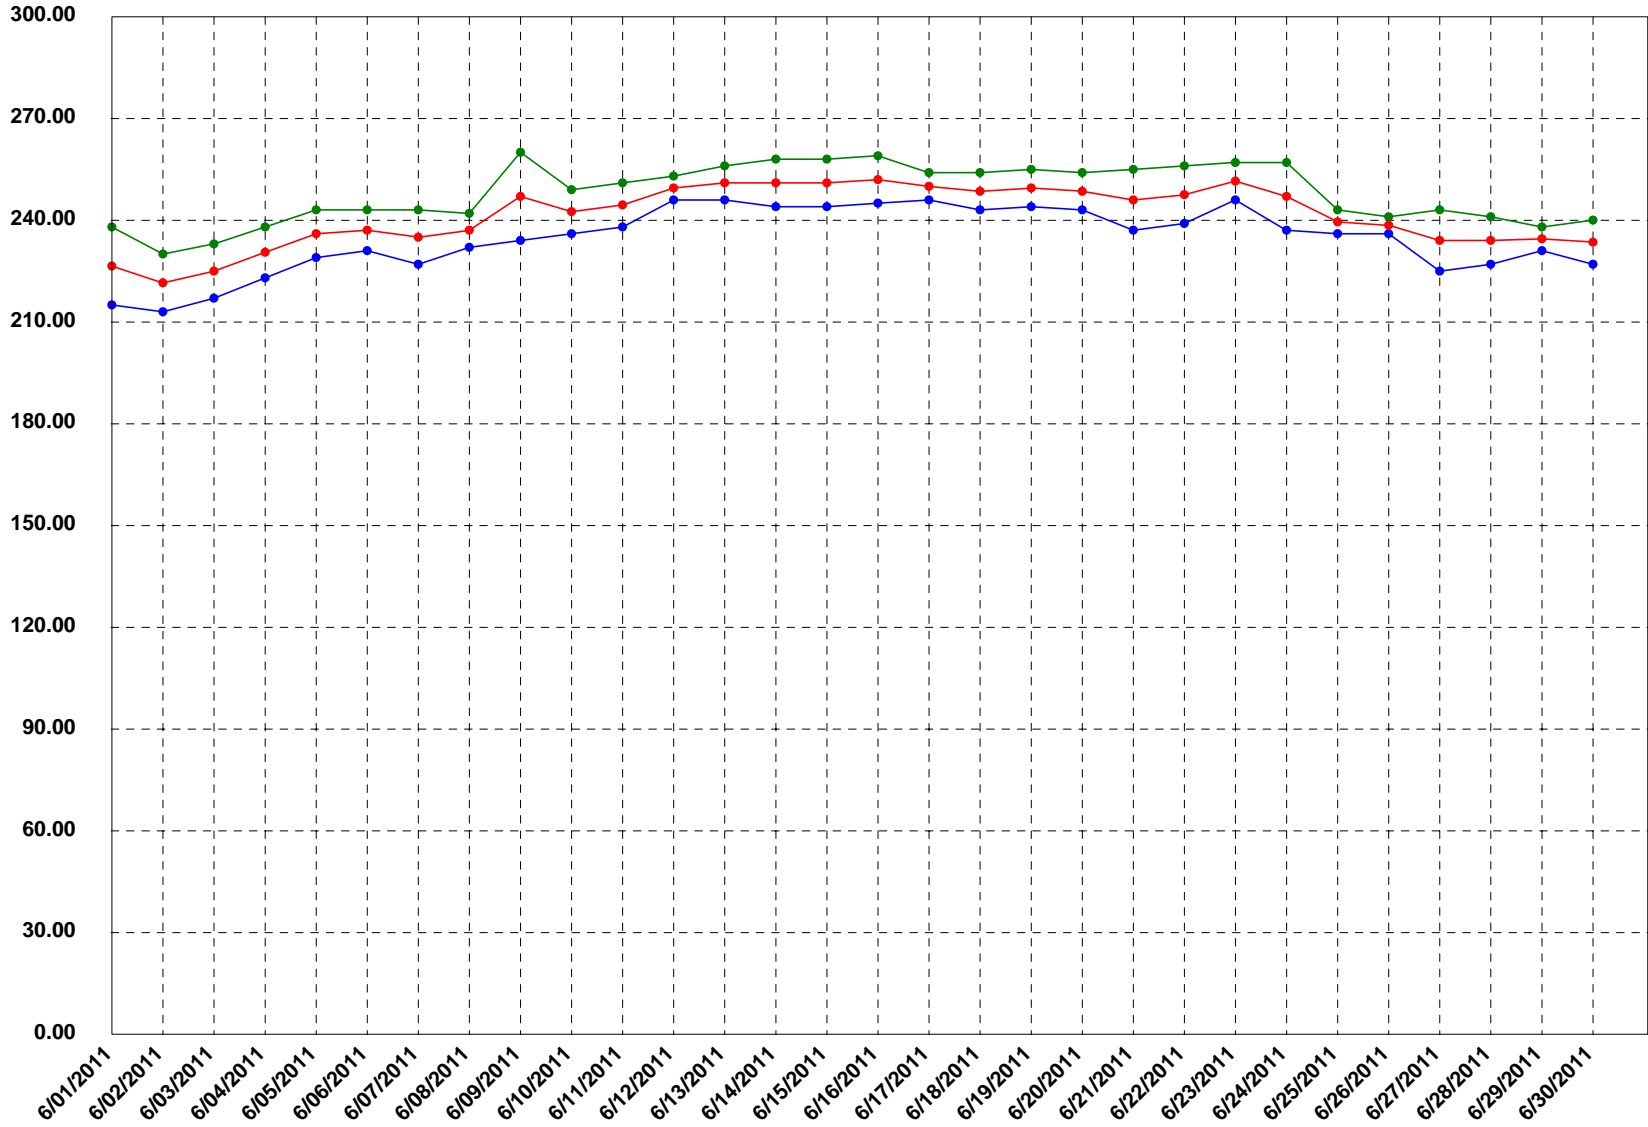

Min/Max/Avg Population for JUNE 2011

DEARBORN COUNTY LAW ENFORCEMENT CENTER

■ Minimum Population ■ Maximum Population ■ Average Population